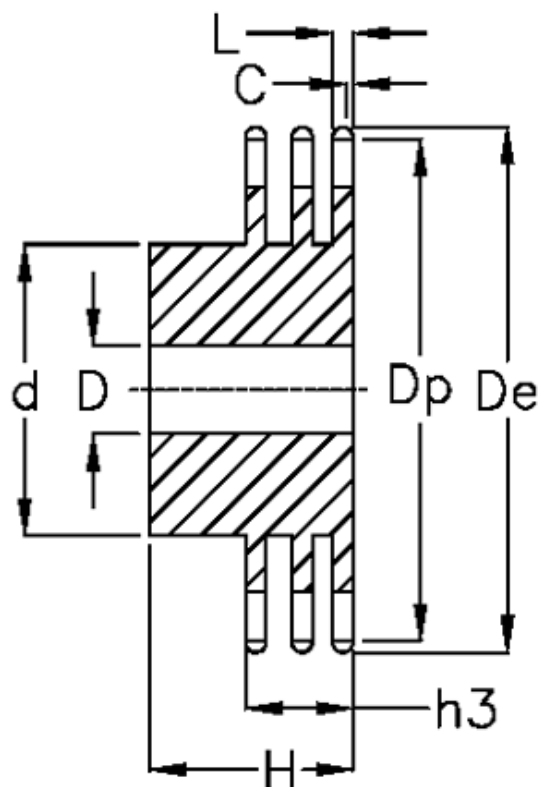

# Data Sheet

Article number: 616013005024

Description: Sprocket 08 B-3 Z=24 triplex  
predrilled

## Measures

C	= 1.3	h3	= 34.9
d	= 75	L	= 7
D	= 20±0,5	Number of teeth	= 24
De	= 101.8		
Dp	= 97.29		
For chain size	= 1/2" x 5/16"		
For chain type	= 08 B-3		
H	= 55		